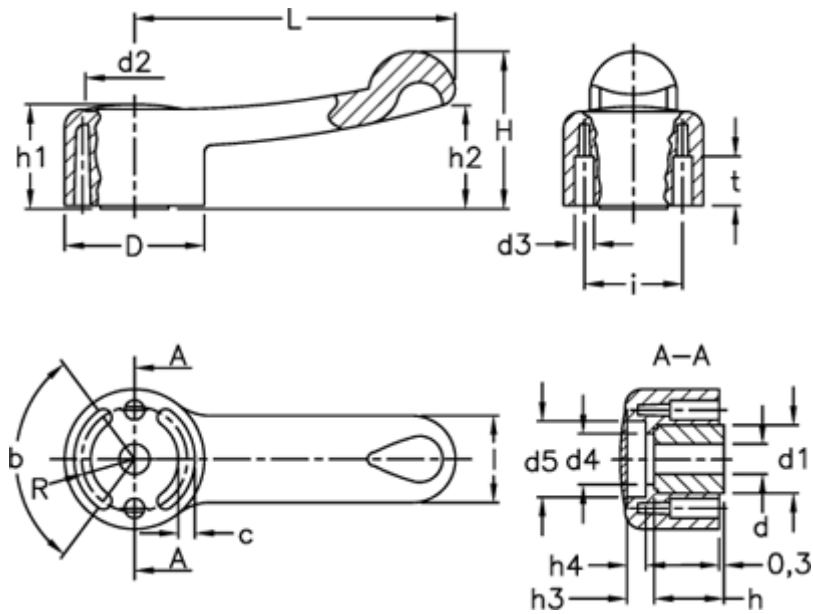

Article number: 23052121314
 Description: E+G Control lever
 ELC.85-A8-C4 yellow

Measures

b (degrees)	= 125 +/-1	d H7	= 8	l	= 23
c	= 4.3	H	= 41	L	= 85
D	= 37	h	= 17.5	R	= 13.8
d1	= 18	h1	= 27	t	= 12.5
d2	= 26.0	h2	= 27		
d3	= 5	h3	= 7.5		
d4	= 13.5	h4	= 5		
d5	= 20.0	i	= 26		